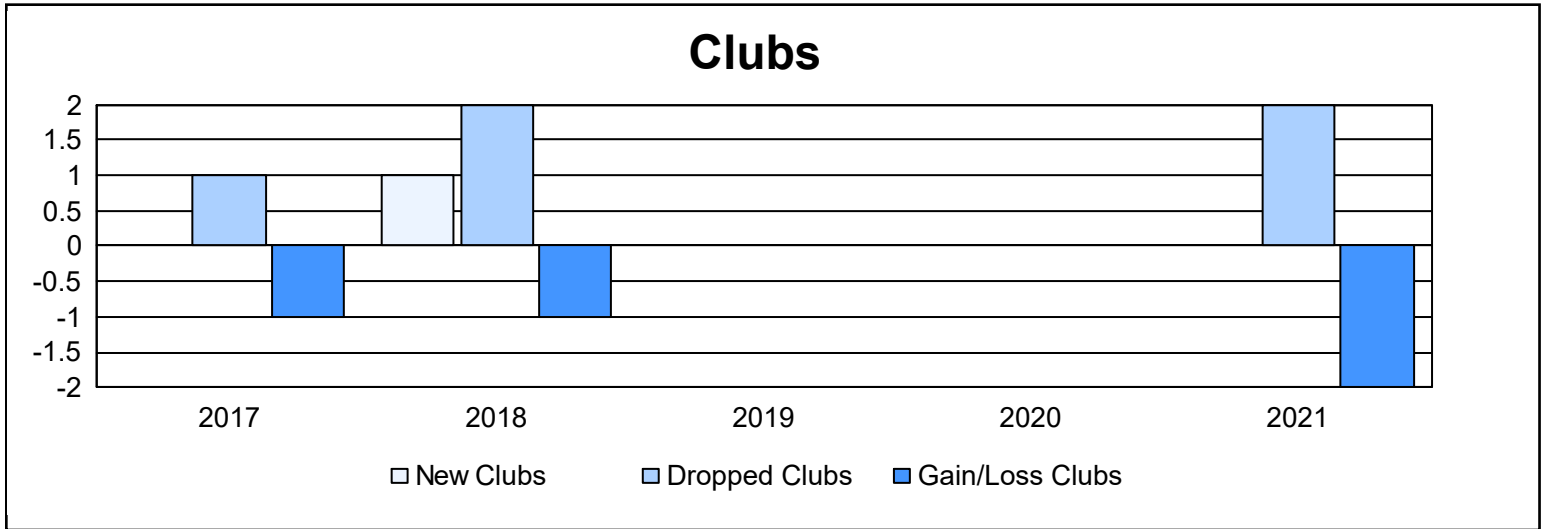

Year	New Clubs	Dropped Clubs	Gain/ Loss Clubs	New Members	Charter Members	Reinstate Members	Transfer Members	Total Member Added	Total Members Dropped	Gain/ Loss Members
2016-2017	0	1	-1	221	5	0	0	226	153	73
2017-2018	1	2	-1	130	21	2	0	153	172	-19
2018-2019	0	0	0	129	0	3	7	139	149	-10
2019-2020	0	0	0	145	0	2	2	149	200	-51
2020-2021	0	2	-2	100	0	1	1	102	134	-32
<b>Average</b>	<b>0</b>	<b>1</b>	<b>-1</b>	<b>145</b>	<b>5</b>	<b>2</b>	<b>2</b>	<b>154</b>	<b>162</b>	<b>-8</b>

### Membership Composition June 2021 Cumulative