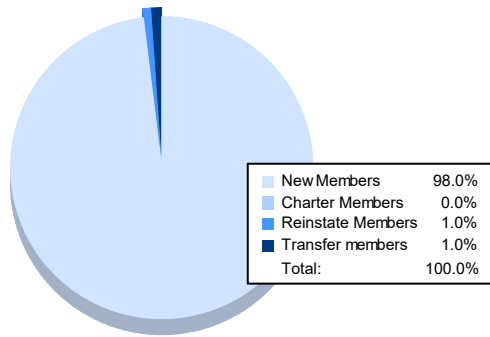

Year	New Clubs	Dropped Clubs	Gain/ Loss Clubs	New Members	Charter Members	Reinstate Members	Transfer Members	Total Member Added	Total Members Dropped	Gain/ Loss Members
2016-2017	0	1	-1	221	5	0	0	226	153	73
2017-2018	1	2	-1	130	21	2	0	153	172	-19
2018-2019	0	0	0	129	0	3	7	139	149	-10
2019-2020	0	0	0	145	0	2	2	149	200	-51
2020-2021	0	2	-2	100	0	1	1	102	134	-32
<b>Average</b>	<b>0</b>	<b>1</b>	<b>-1</b>	<b>145</b>	<b>5</b>	<b>2</b>	<b>2</b>	<b>154</b>	<b>162</b>	<b>-8</b>

### Membership Composition June 2021 Cumulative