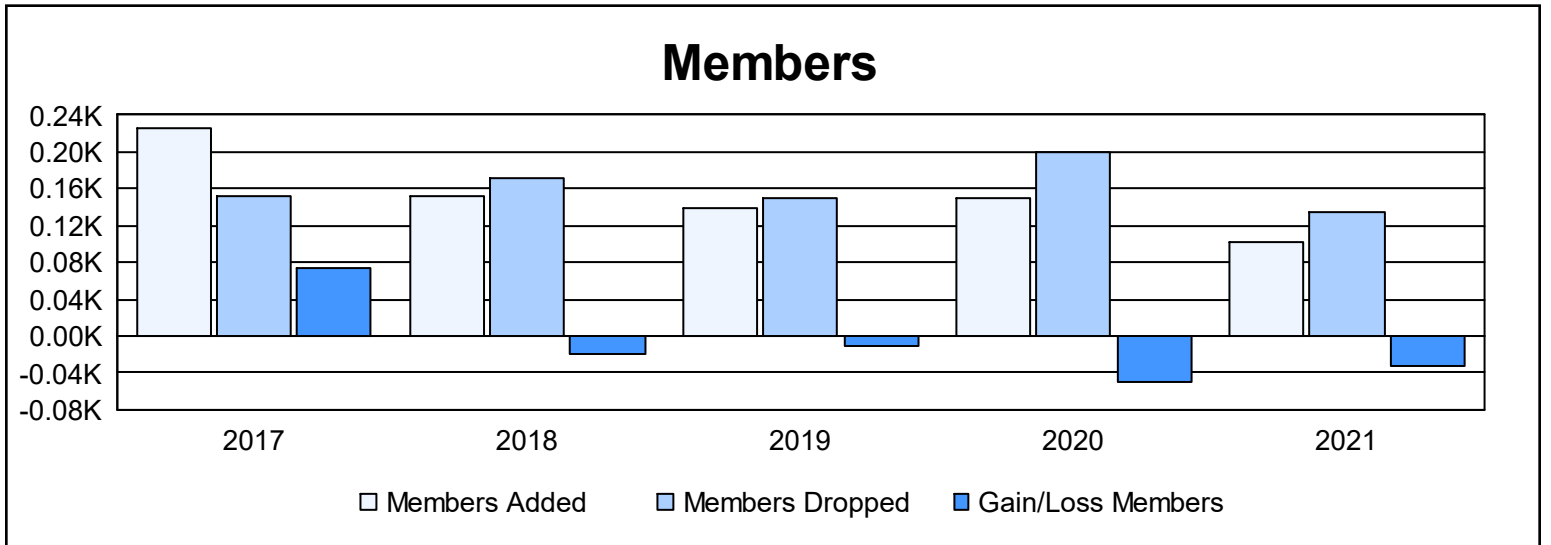

Year	New Clubs	Dropped Clubs	Gain/ Loss Clubs	New Members	Charter Members	Reinstate Members	Transfer Members	Total Member Added	Total Members Dropped	Gain/ Loss Members
2016-2017	0	1	-1	221	5	0	0	226	153	73
2017-2018	1	2	-1	130	21	2	0	153	172	-19
2018-2019	0	0	0	129	0	3	7	139	149	-10
2019-2020	0	0	0	145	0	2	2	149	200	-51
2020-2021	0	2	-2	100	0	1	1	102	134	-32
<b>Average</b>	<b>0</b>	<b>1</b>	<b>-1</b>	<b>145</b>	<b>5</b>	<b>2</b>	<b>2</b>	<b>154</b>	<b>162</b>	<b>-8</b>

### Membership Composition June 2021 Cumulative